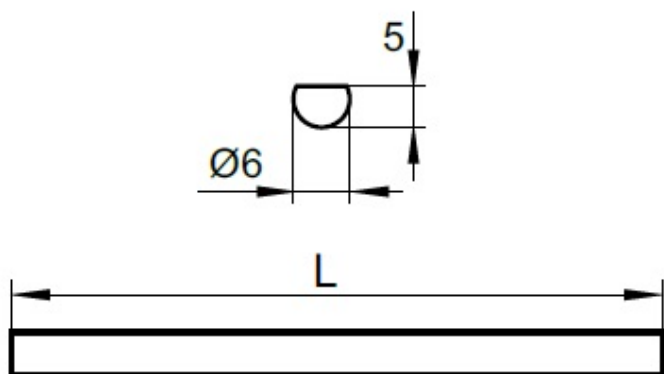

PRODUCT SHEET

Description:

Locking Bar $\varnothing 6\text{mm} \times 1500\text{mm}$, Steel, Nickel Plated

Item number:

14.05.729-2

Units	Box	Carton	HS Code	Barcode
Pcs.	1	60	8301600090	 5704866484220

# 14.05.720	1000 mm Nickel Plated
# 14.05.723	1000 mm Brass Plated
# 14.05.724	1000 mm Bronze Plated
# 14.05.725	1200 mm Nickel Plated
# 14.05.729	1500 mm Nickel Plated
# 14.05.730	1500 mm Bronze Plated
# 14.05.735	2000 mm Nickel Plated